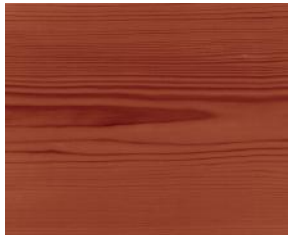

# Planter & Rustic Post Wood Stain Colour Chart

Natural Pine

Natural Oak

Oak

Antique Pine

Dark Oak

Teak

Deep Mahogany

Walnut

Smoked Walnut

Black Ebony

With our satin wood stain you'll get the best protection. We have a great choice of colours to choose from that doesn't flake or peel. The finishes for our planters and wooden posts will last year after year. The stains have been BBA approved with a 5 year protection.