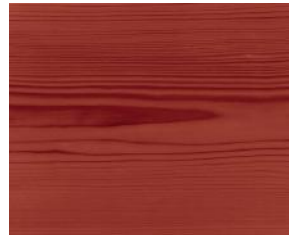

# Planter & Rustic Post Wood Stain Colour Chart

Natural Pine

Natural Oak

Oak

Antique Pine

Dark Oak

Teak

Deep Mahogany

Walnut

Smoked Walnut

Black Ebony

With our satin wood stain you'll get the best protection. We have a great choice of colours to choose from that doesn't flake or peel. The finishes for our planters and wooden posts will last year after year. The stains have been BBA approved with a 5 year protection.